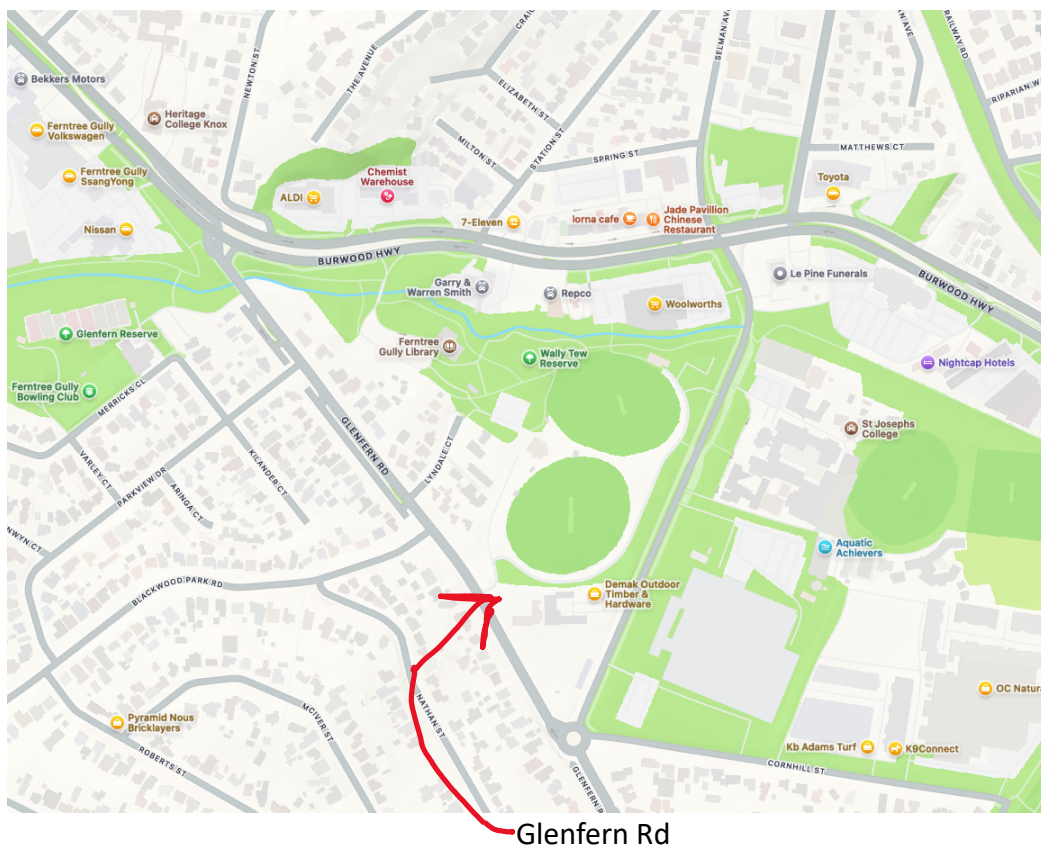

Holden Sporting Car Club of Vic – Event Flyer

Bruce's Magical Mystery Club Cruise (Edited – Corrected date)

Everyone is invited to come along to the club's next cruise event.....

Date: Sunday 19/11/2025 (note: not 18/10/25 as previously circulated)

Meeting Point: Wally Tew Reserve – Ferntree Gully (enter from Glenfern Rd) at 10:00 am

Lunch Venue / Cruise End Point:

Micawber Tavern 65 – 71 Monbulk Road Belgrave
(<https://micawbertavern.com.au>)

RSVP: Bruce Lethborg (Txt or Face Book Messenger)